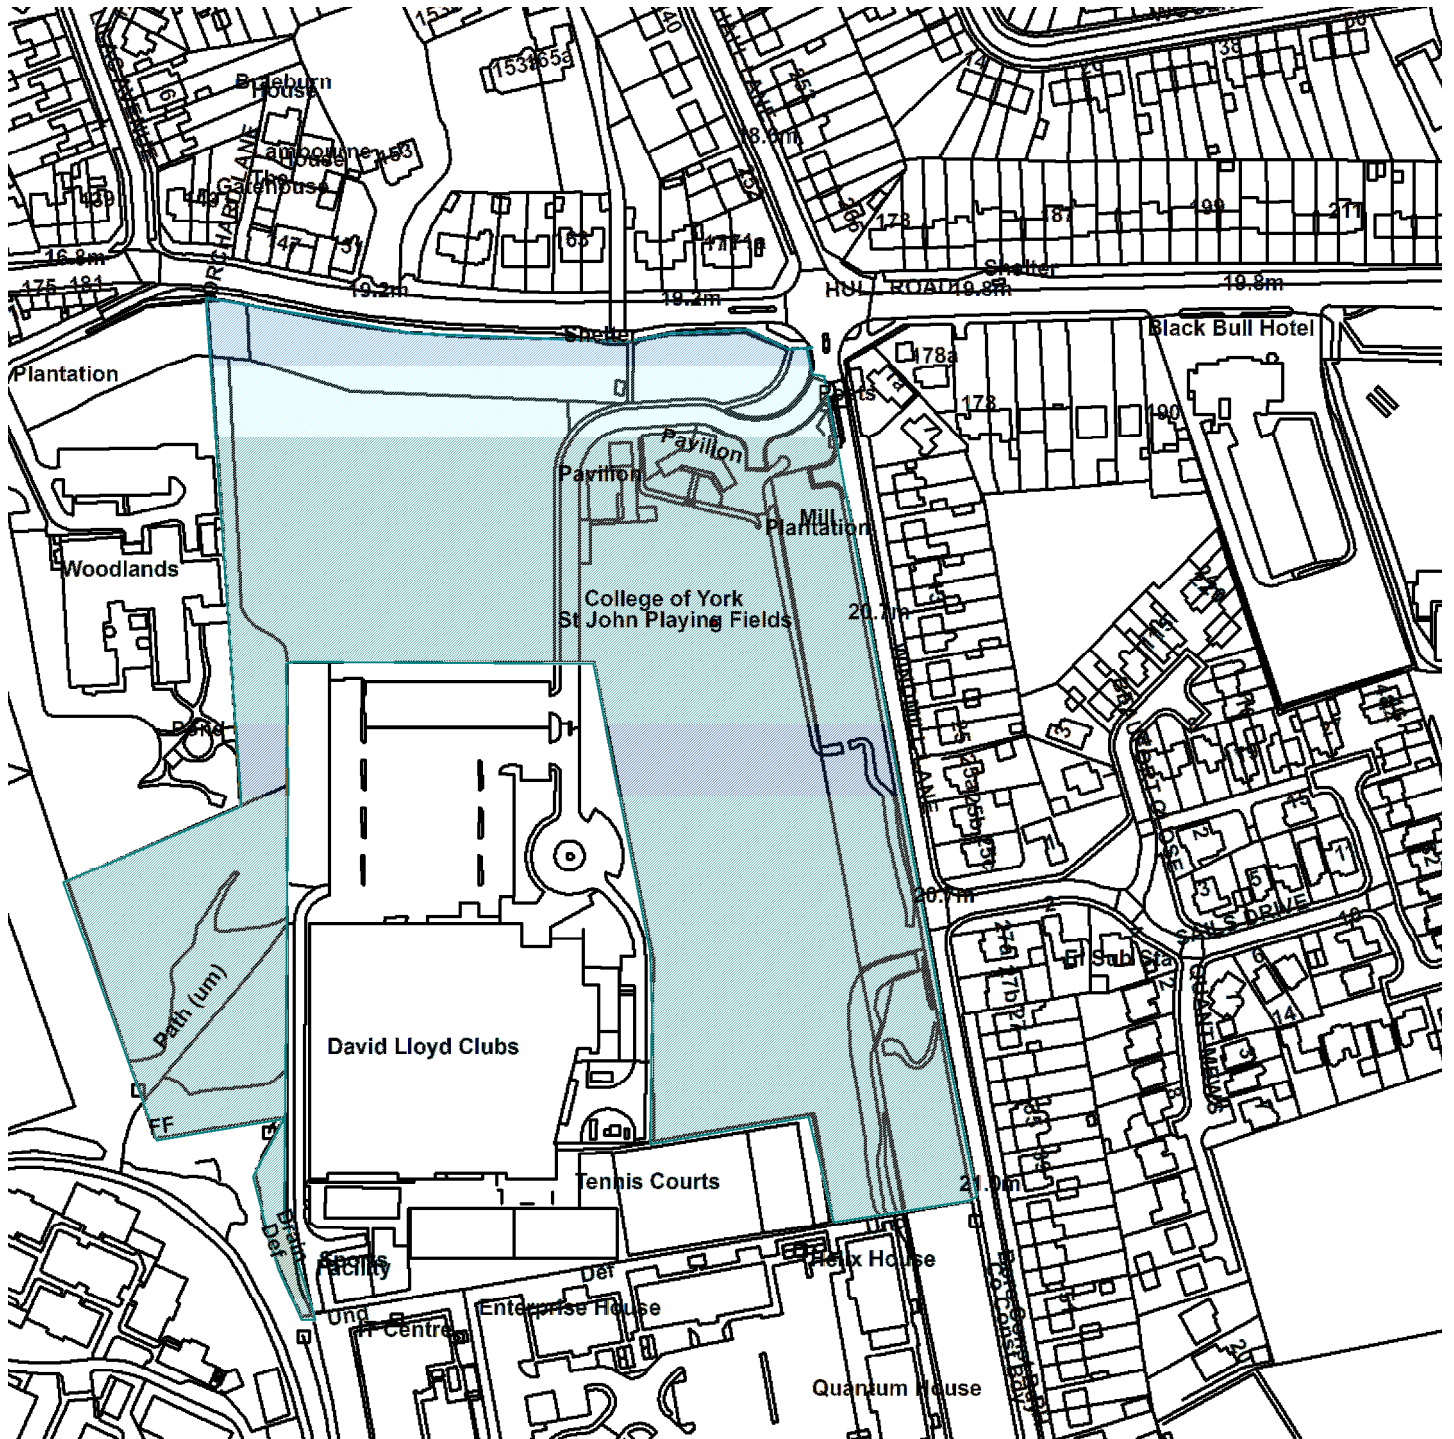

18/02824/REMM

York St John University Playing Fields Windmill Lane York

GIS by ESRI (UK)

Scale : 1:2560

Reproduced from the Ordnance Survey map with the permission of the Controller of Her Majesty's Stationery Office © Crown Copyright 2000.

Unauthorised reproduction infringes Crown Copyright and may lead to prosecution or civil proceedings.

Organisation	City of York Council
Department	Economy & Place
Comments	Site Location Plan
Date	10 April 2019
SLA Number	